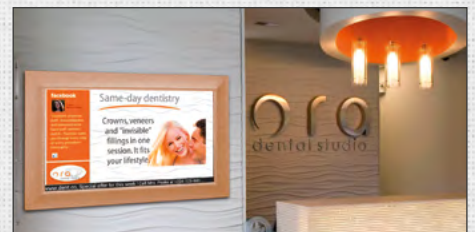

FrameXX

TAB_{LARGE}

1. Size: 32–65" diagonal
   - Solid wooden frame, customization available
   - Visible navigation bar (optional)
   - All-in-one solution, built-in Android computer,
     processor 4-core, 2GB flash RAM,
     16 GB flash NAND
   - Multi-touch control (10–100)
   - Panel protected by 4.5 mm glass (security
     sandwich type), anti-glare surface (AG, 1 side)
2. + everything as PRO series
   + common FrameXX features