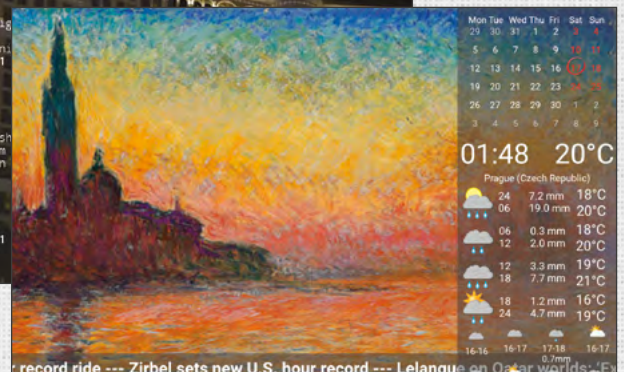

USAGE SCENARIOS

- **Households** – display vacation photos, send pictures to distant family, decorate for every season, use as an infotainment panel with precise internet weather forecast
- **Showrooms, Exhibitions, Lobbies, Museums, Galleries** – show multiple images in one place, create a high quality viewing experience with a nice atmosphere in customized wooden frames
- **Restaurants, Hotels, Shops** – save money on signs and change information quickly and often, provide informative details for customers
- **Corporate premises** – internal "information wall panel" presentations of their own events, employees photos
- **Schools, Authorities** – providing updated informations, education