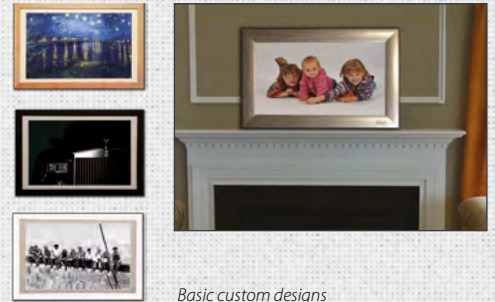

FrameXX

HOME₁₃₁

- Size: 36 cm x 25,5 cm x 3 cm
- Modern metallic design (wooden core covered by metal foil)
- Matboard color (device) white and black
- 10 color frame versions as a standard options
- Custom frames available, also custom RAL/CMYK frame color
- AG LCD panel 13,3", high viewing angle viewing angle +/- 178°, resolution 1280 x 800 pxl, aspect ratio 16:10, LED backlight, fullHD video (1920 x 1080 pxl) support, adjustable brightness
- Landscape and Portrait modes supported
- Table holder supports Landscape and Portrait modes, VESA 75 mm (4 x M4)
- Low average power consumption (6W)
- Light weight (850g)
- Simple frame replacement (30 sec), tools not needed
- Operation control with Remote Control, buttons (on the rear side), via intranet (VPN) and via FrameXX cloud
- Power supply 100–240V / 12V/2A
- Wi-Fi B/G/N, LAN RJ-45, external Wi-Fi antenna (SMA connector) with high gain
- 2 x 2 W internal speakers
- 1x stereo audio out (jack 3.5 mm)
- 3 x USB, 1 x SD/MMC, Internal Memory 6,5 GB

Portrait installation

FrameXX

HOME₂₇₁

- Size: 71 cm x 45 cm x 6.5 cm
- Modern wooden frame
More then 50 custom frames available
availability of custom RAL/CMYK frame color
- TFT-LCD Full HD panel 27"
- W-LED Backlight, viewing angle +/- 170°
horizontal, High static contrast,
Vivid&Crisp image,
Response time (typ): 1 ms (GtG),
Contrast ratio (typ): 1000:1
- Simple frame replacement
- Transparent 3 m power cable
- Wi-Fi B/G/N (2.4/5GHz)
- 2 x 2W internal speakers
- 2 x USB, Internal memory 13GB