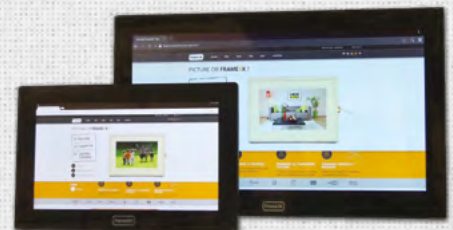

FrameXX

TAB_{LARGE}

- Size: 32–65" diagonal
 - Solid wooden frame, customization available
 - Visible navigation bar (optional)
 - All-in-one solution, built-in Android computer,
processor 4-core, 2GB flash RAM,
16 GB flash NAND
 - Multi-touch control (10–100)
 - Panel protected by 4.5 mm glass (security
sandwich type), anti-glare surface (AG, 1 side)
- + everything as PRO series
+ common FrameXX features

FrameXX

TAB_{SMALL}

- Size: 13–22", industrial, IPS Full HD panel
- Built-in Android computer, 8-core processor (1 GB
RAM, 8 GB flash NAND)
- Neutral OS 4.4 .4 (rooted, OS 6.0.1 optional),
Google Play, optinal navigation bar
- Multi-touch control (10)
- Landscape / Portrait orientation
- 3 x USB, 1 x SD, 1 x Wi-Fi B/G/N (2.4GHz), 1 x LAN

FrameXX

SIGN₂

DIGITAL
SIGNAGE

- Size: 10.6 cm x 10 cm x 2.4 cm
- Ruggedized metal housing, internal real time clock
- Internal & external IrDA receiver (1 m cable)
- Wi-Fi removable external antenna (SMA type)
- LAN, Wi-Fi B/G/N (2.4/5 GHz), IrDA, HDMI
(4K video 3840 x 2160 px)
- 2 x USB, 1 x SD, Internal memory 13GB
- A/V (cinch), RS-232 (DB-9), optionally HDMI → VGA
- Universal metallic mount, HDMI cable 1.5 m
- Power supply 5V/2A