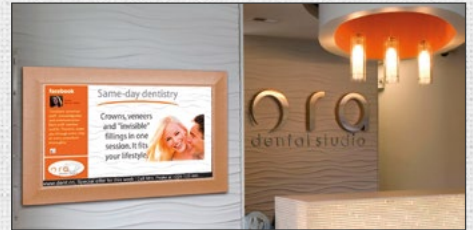

FrameXX

HOME₂₇₁

- Size: 71 cm x 45 cm x 6.5 cm
- Modern wooden frame
  More then 50 custom frames available
  availability of custom RAL/CMYK frame color
- TFT-LCD Full HD panel 27"
- W-LED Backlight, viewing angle +/- 170°
  horizontal, High static contrast,
  Vivid&Crisp image,
  Response time (typ): 1 ms (GtG),
  Contrast ratio (typ): 1000:1
- Simple frame replacement
- Transparent 3 m power cable
- Wi-Fi B/G/N (2.4/5GHz)
- 2 x 2W internal speakers
- 2 x USB, Internal memory 13 GB

FrameXX

PRO_{SERIES}

- Industrial grade A-MVA/IPS full HD panel
- Size: PRO430a 106.8 cm x 65.9 cm x 6.5 cm
  PRO431 107.0 cm x 66.2 cm x 4.5 cm
  PRO480 118.1 cm x 72.3 cm x 6.5 cm
  PRO491 120.0 cm x 73.3 cm x 4.9 cm
  PRO550 138.5 cm x 85.5 cm x 6.5 cm
  PRO551 138.8 cm x 85.7 cm x 4.9 cm
  PRO650 157.1 cm x 94.8 cm x 6.9 cm
- Philips Ambilight® technology (PRO430a)
- Brightness 450 cd/m² (PROxx1)
  or 350 cd/m² (PROxx0)
- Wi-Fi B/G/N (2.4 GHz) (PROxx1)
  or Wi-Fi B/G/N (2.4/5 GHz) (PROxx0)
- Low average power consumption (typically
  PRO431 56 W (EPA 6.0))
- LAN, 2 x 10W speakers, USB 2.0, uSD (PROxx1)
- Panel settings over LAN or CONTROL cloud
  + common features

FrameXX

TAB_{SERIES}

- Size: 32–65" diagonal
- Solid wooden frame, customization available
- eAMVA/IPS industrial full HD panel
- All-in-one solution, built-in Android computer,
  processor 4-core (2,0 GHz), 1 GB flash RAM,
  16 GB flash NAND
- Neutral rooted firmware OS 4.4.2, Google play
  included, bottom gesture bar optional
  (full screen support)
- Multi-touch control (6–100)
- Panel protected by 4.5 mm glass (security
  sandwich type), anti-glare surface (AG,1 side)
- Landscape/Portrait orientation
- 1 x USB, 1 x Wi-Fi B/G/N (2.4/5 GHz), 1 x LAN

FrameXX

SIGN₂

DIGITAL
SIGNAGE