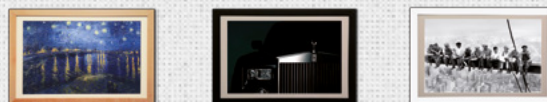

Basic custom designs: