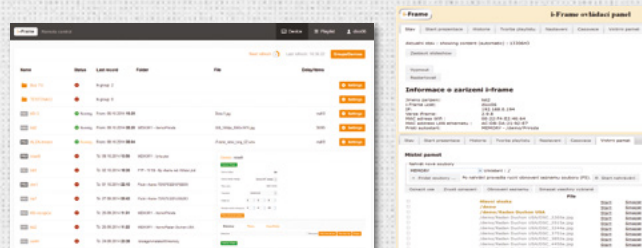

CONTROL

- Remote control via FrameXX cloud
- Centralized surveillance, history log
- Advanced remote settings of devices and groups
- Playlist support, Timers, ...